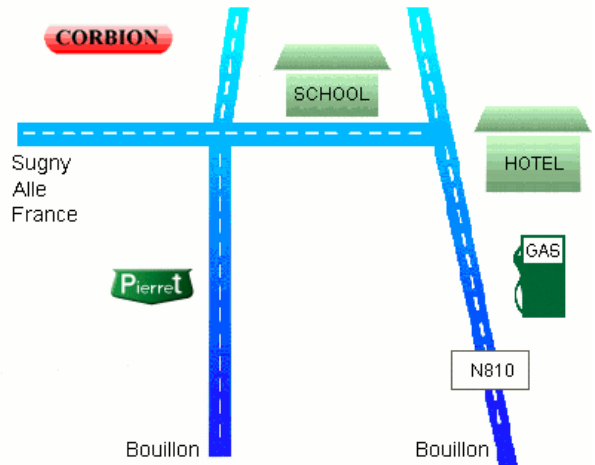

Pierret

Since 1925

PIERRET INDUSTRIES
Rue du Sommet, 32
B-6838 Corbion
Belgium

Tel : (32) 61.46.51.00
Fax : (32) 61.46.62.63
info@pierret.com
www.pierret.com

THE WORLDWIDE LEADER IN FEEDING AND CUTTING EQUIPMENT FOR TEXTILE AND PLASTICS INDUSTRIES